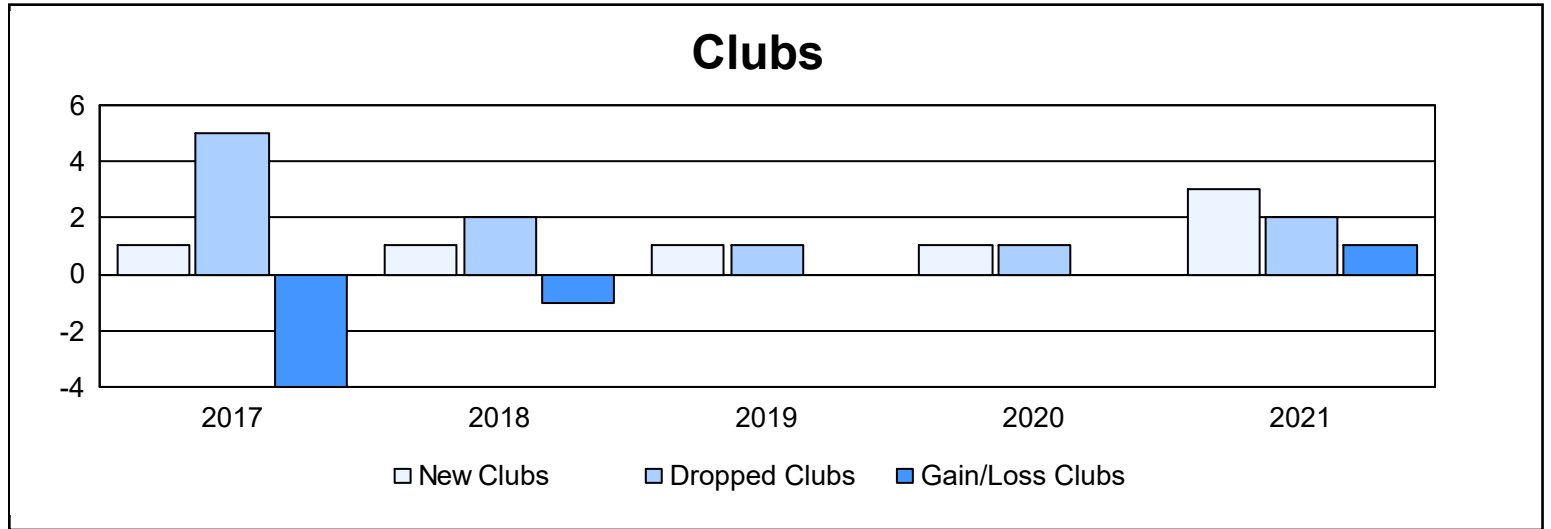

Year	New Clubs	Dropped Clubs	Gain/ Loss Clubs	New Members	Charter Members	Reinstate Members	Transfer Members	Total Member Added	Total Members Dropped	Gain/ Loss Members
2016-2017	1	5	-4	207	52	60	0	319	290	29
2017-2018	1	2	-1	120	27	49	6	202	253	-51
2018-2019	1	1	0	44	36	15	0	95	151	-56
2019-2020	1	1	0	59	22	4	2	87	72	15
2020-2021	3	2	1	44	87	34	5	170	228	-58
<b>Average</b>	<b>1</b>	<b>2</b>	<b>-1</b>	<b>95</b>	<b>45</b>	<b>32</b>	<b>3</b>	<b>175</b>	<b>199</b>	<b>-24</b>

### Membership Composition June 2021 Cumulative