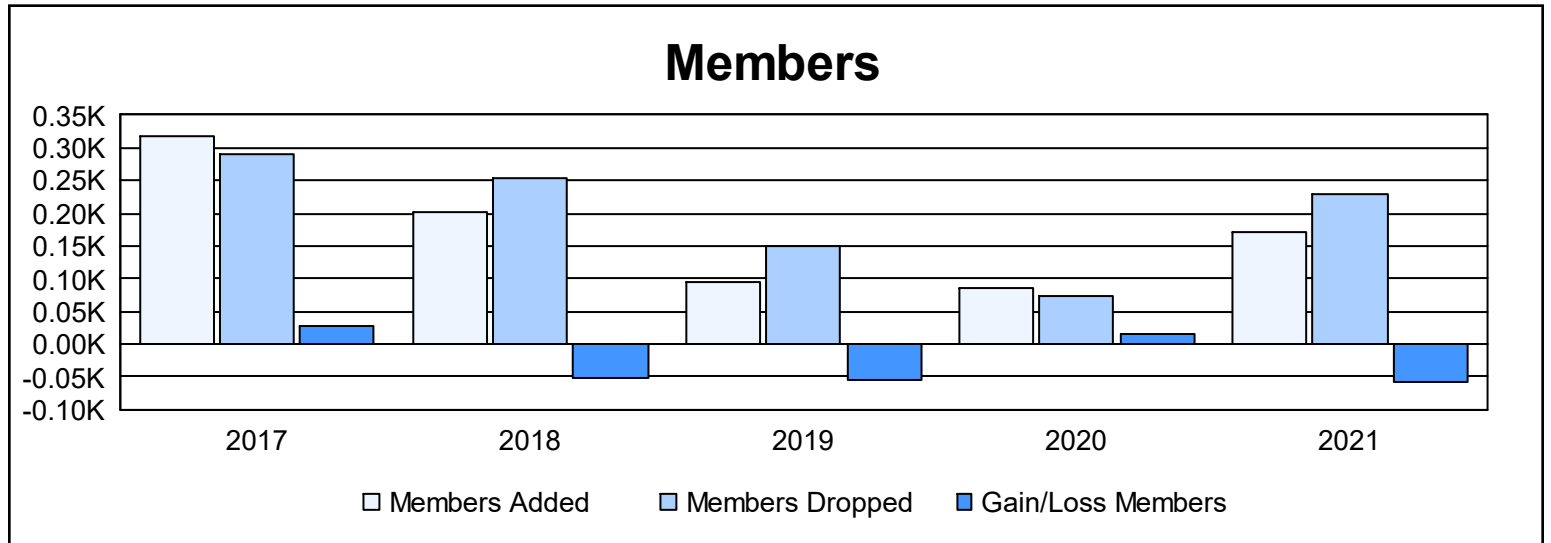

Year	New Clubs	Dropped Clubs	Gain/ Loss Clubs	New Members	Charter Members	Reinstate Members	Transfer Members	Total Member Added	Total Members Dropped	Gain/ Loss Members
2016-2017	1	5	-4	207	52	60	0	319	290	29
2017-2018	1	2	-1	120	27	49	6	202	253	-51
2018-2019	1	1	0	44	36	15	0	95	151	-56
2019-2020	1	1	0	59	22	4	2	87	72	15
2020-2021	3	2	1	44	87	34	5	170	228	-58
<b>Average</b>	<b>1</b>	<b>2</b>	<b>-1</b>	<b>95</b>	<b>45</b>	<b>32</b>	<b>3</b>	<b>175</b>	<b>199</b>	<b>-24</b>

### Membership Composition June 2021 Cumulative